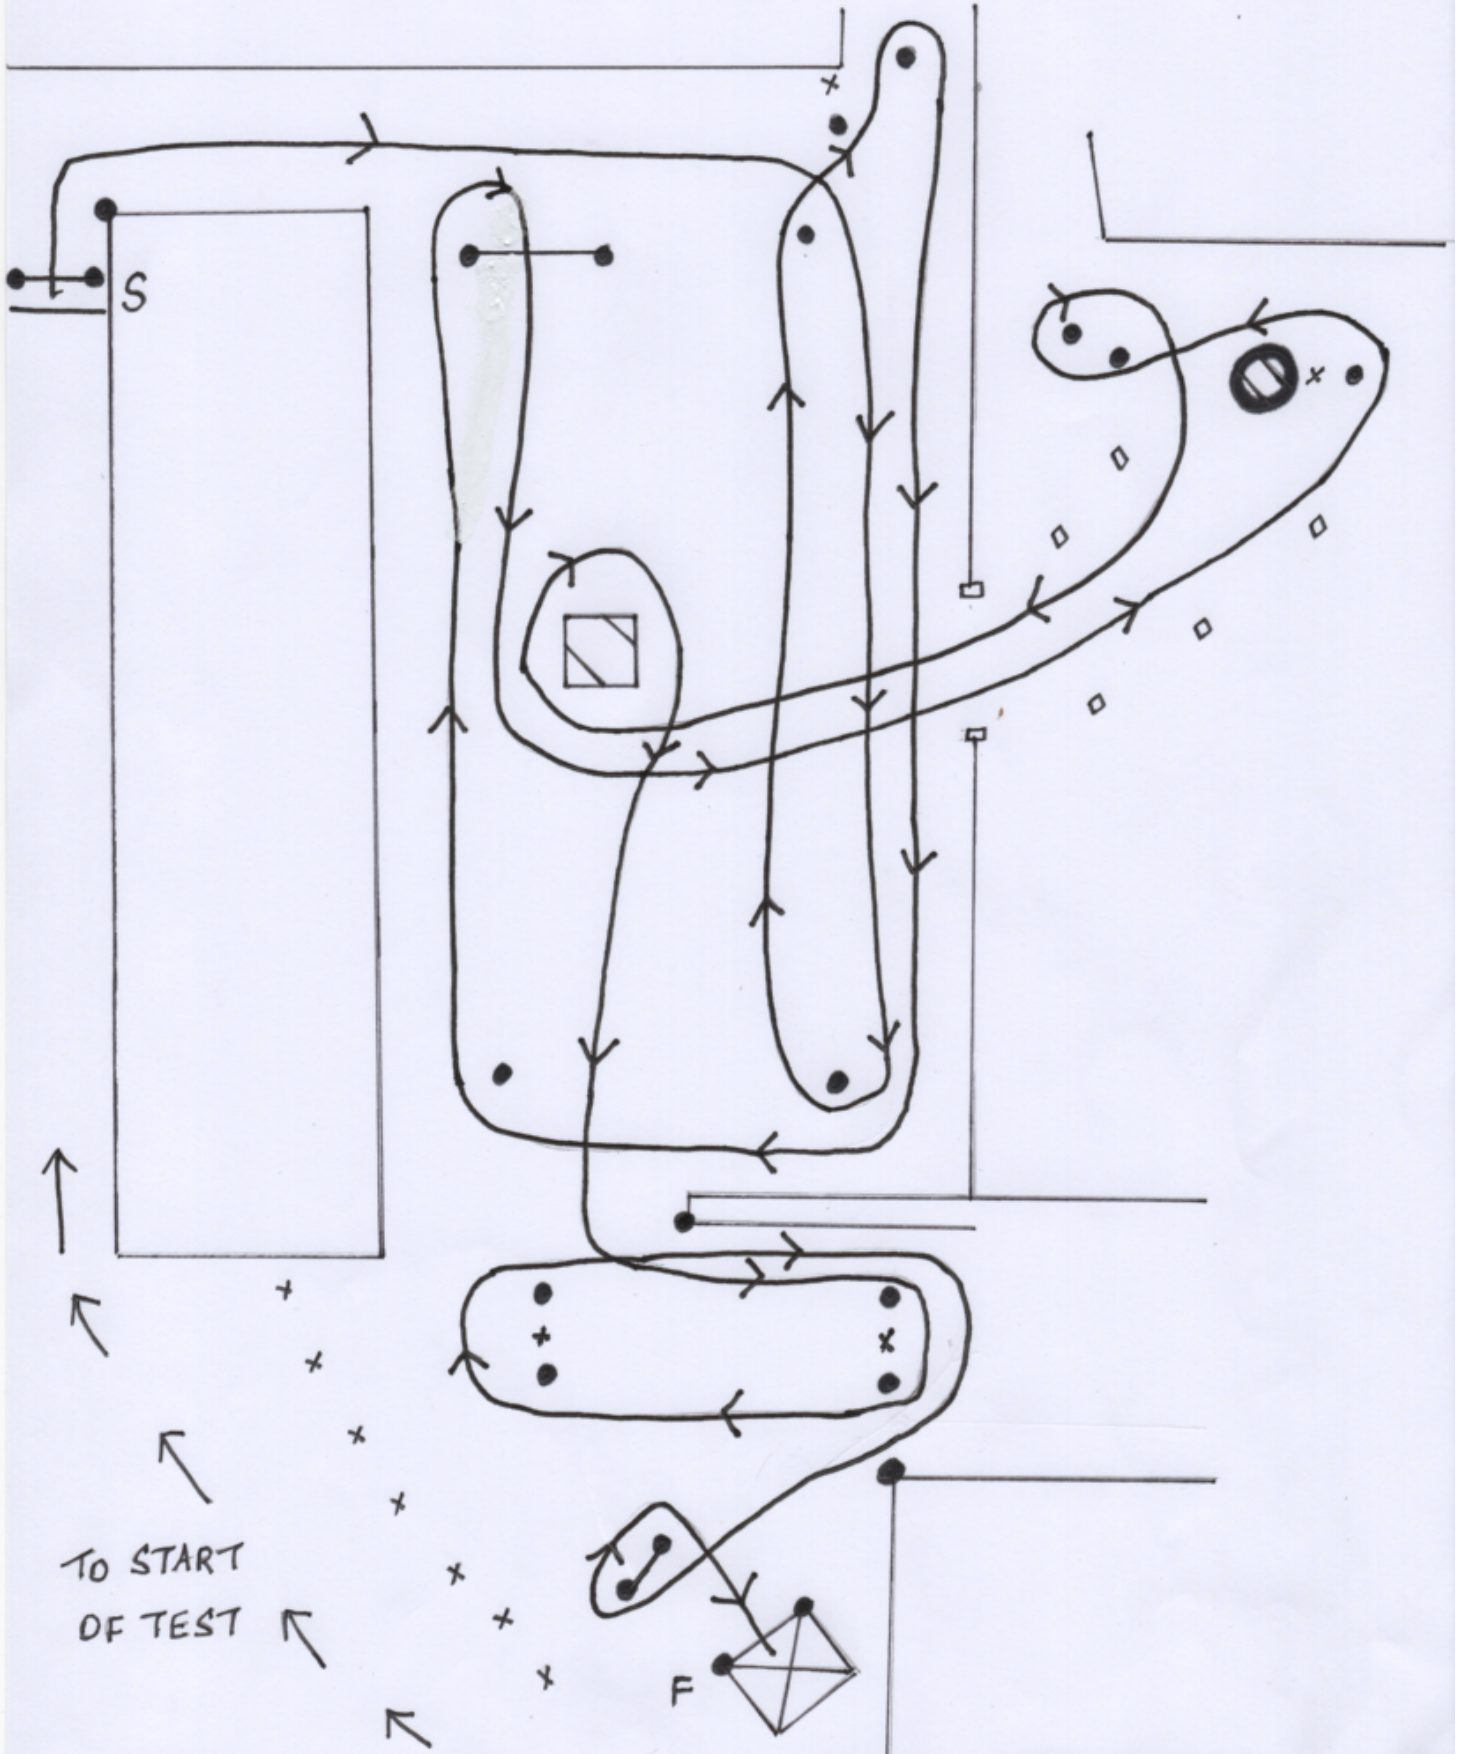

# LEE LUCAS CLASSIC TRIAL     SATURDAY 13<sup>th</sup> JUNE 2026

**TEST 2**    McCrea's Farm, Gortnaskea Road, Stewartstown, BT71 5NY

**ALL FORWARDS**

S

F

# LEE LUCAS CLASSIC TRIAL

SATURDAY 13<sup>th</sup> JUNE 2026

Reid Engineering

**TEST 4** Fulton's Farm, Dufless Road, Cookstown, BT80 8ST

ALL FORWARDS