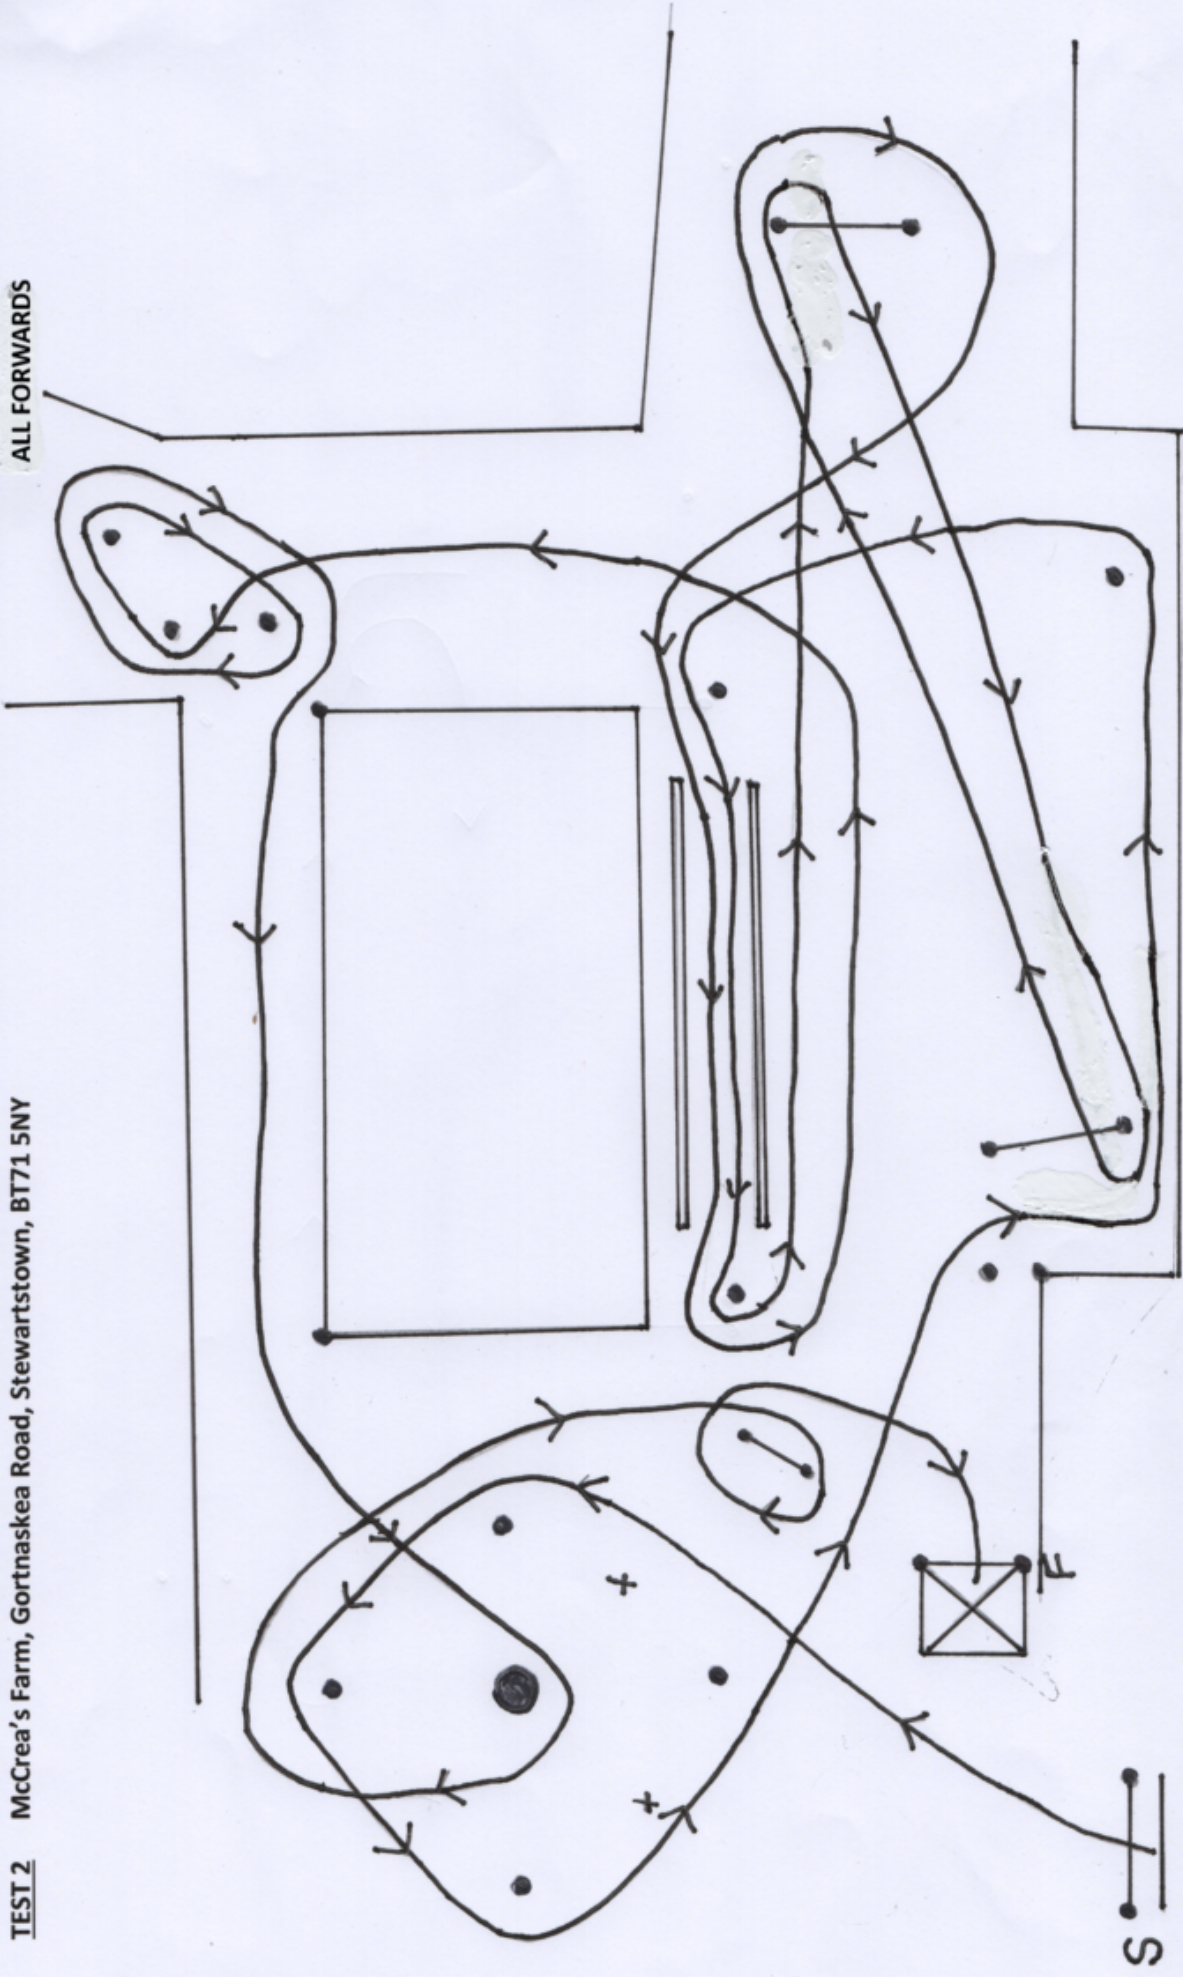

# LEE LUCAS CLASSIC TRIAL     SATURDAY 13<sup>th</sup> JUNE 2026

**TEST 2**    McCrea's Farm, Gortnaskea Road, Stewartstown, BT71 5NY

**ALL FORWARDS**

S

F