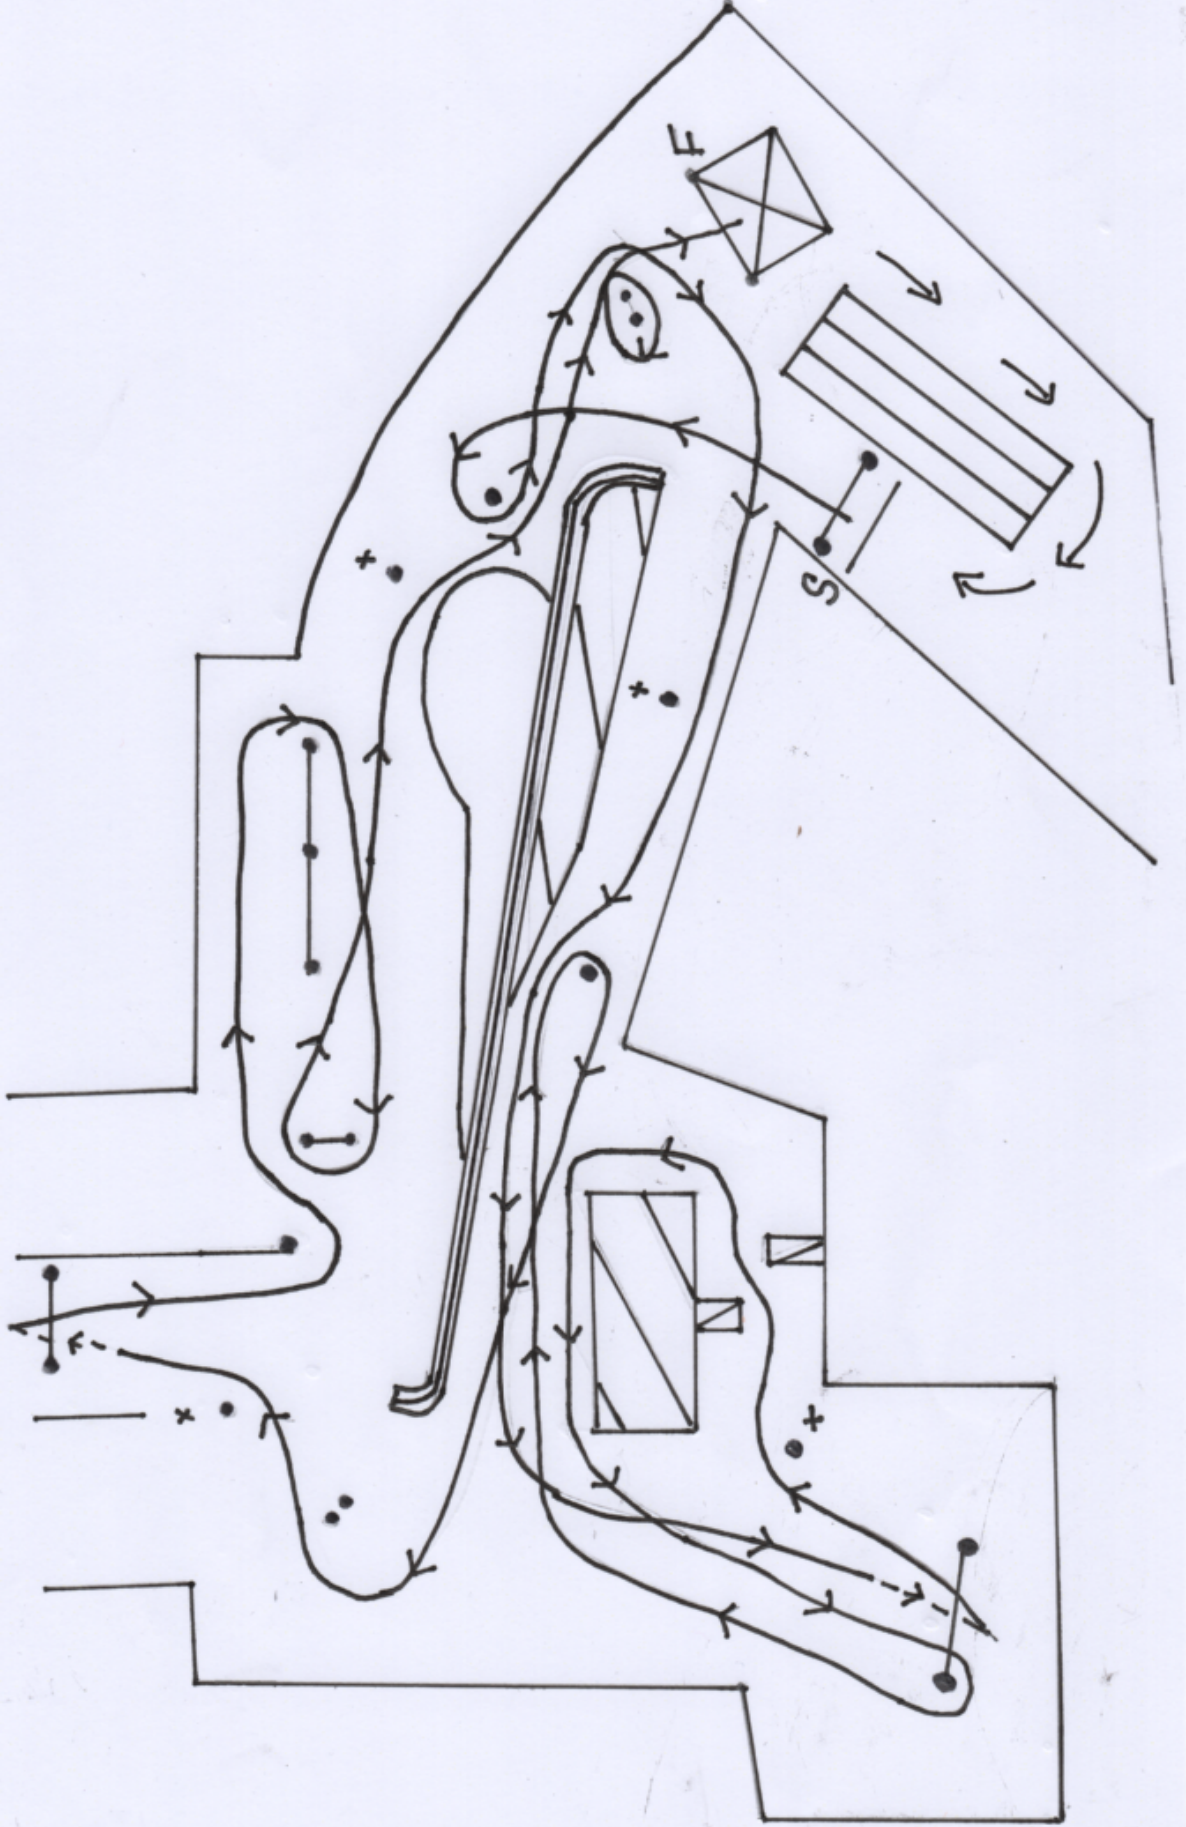

## REVERSING

LEE LUCAS CLASSIC TRIAL

SATURDAY 13<sup>th</sup> JUNE 2026

Reid Engineering

TEST 4 Fulton's Farm, Duffless Road, Cookstown, BT80 8ST

REVERSING

LEE LUCAS CLASSIC TRIAL SATURDAY 13<sup>th</sup> JUNE 2026