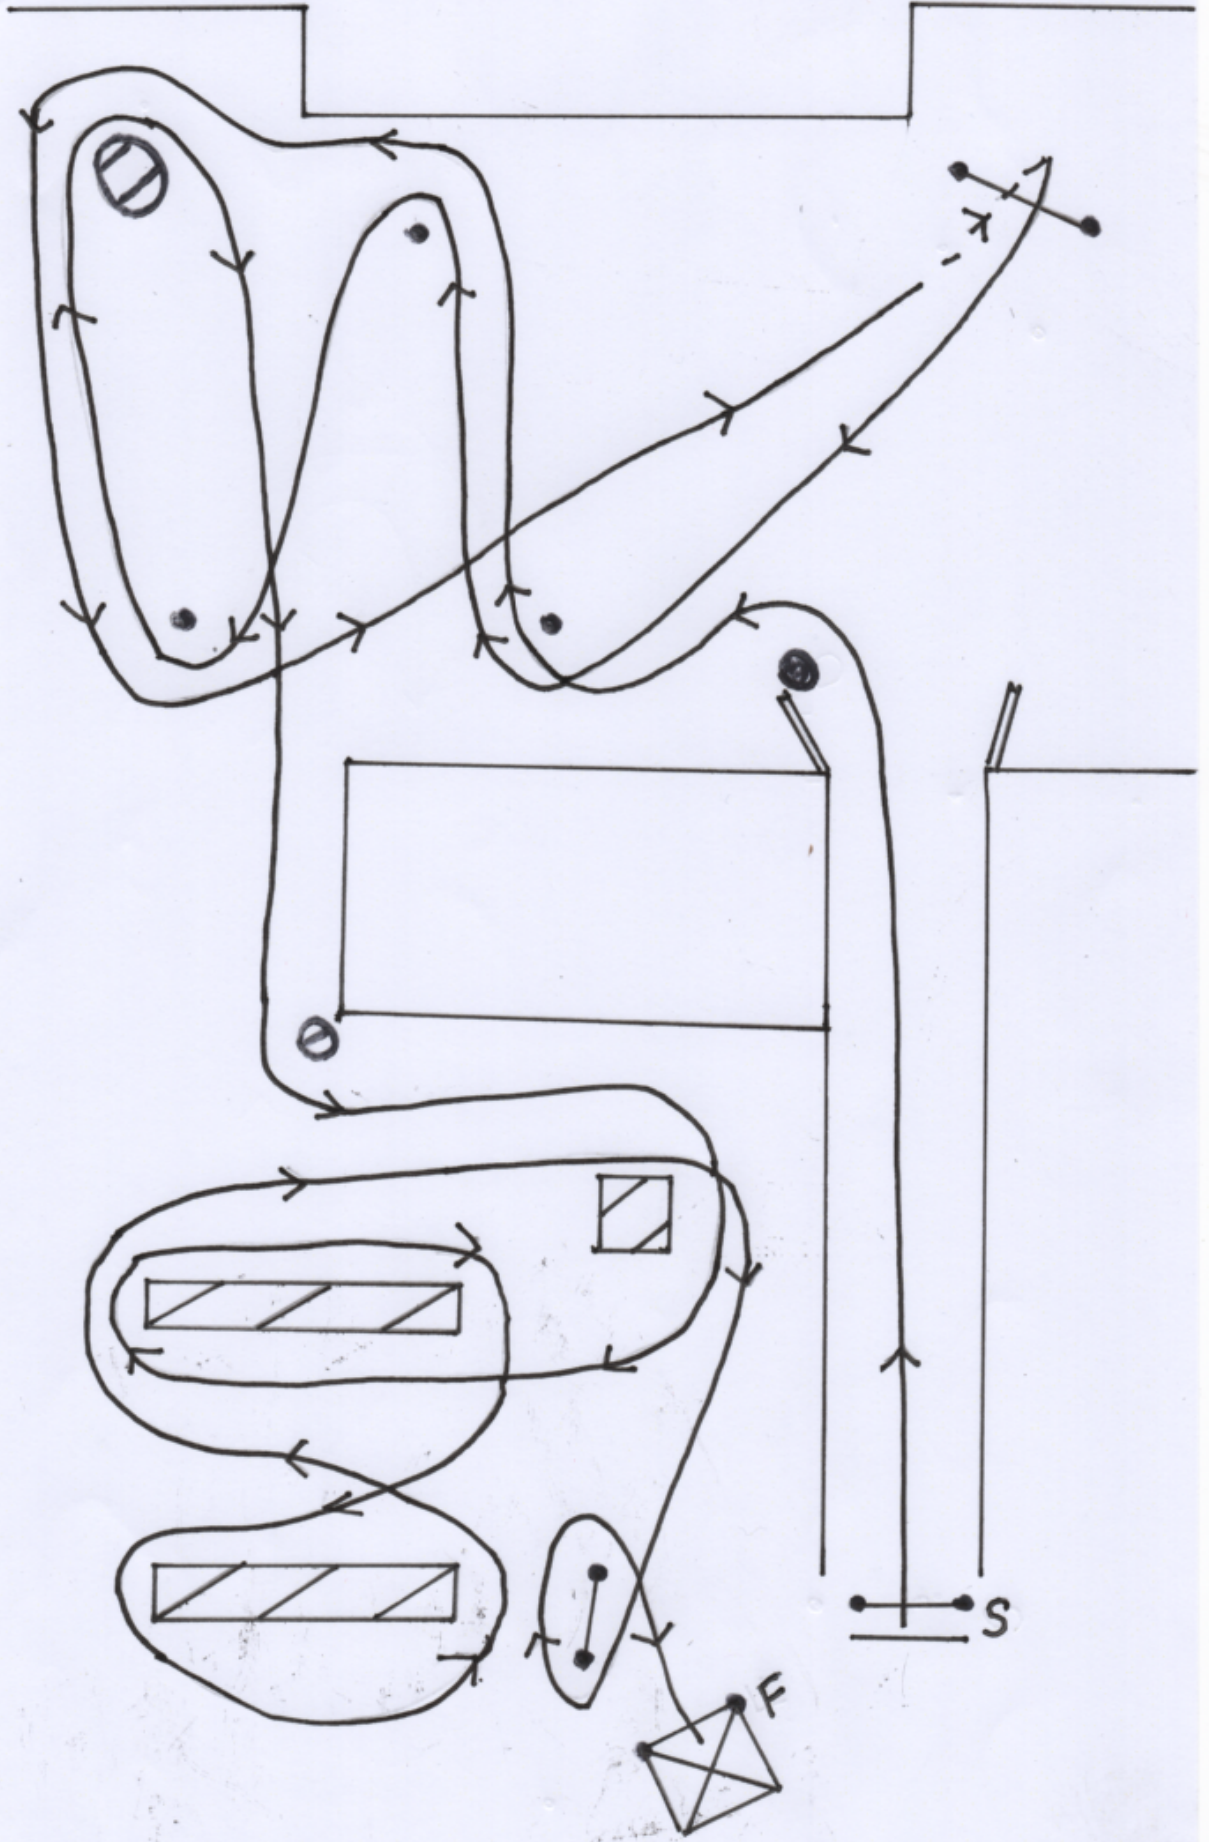

## REVERSING

LEE LUCAS CLASSIC TRIAL

SATURDAY 13<sup>th</sup> JUNE 2026

Reid Engineering

TEST 4 Fulton's Farm, Duffless Road, Cookstown, BT80 8ST

REVERSING

LEE LUCAS CLASSIC TRIAL SATURDAY 13<sup>th</sup> JUNE 2026