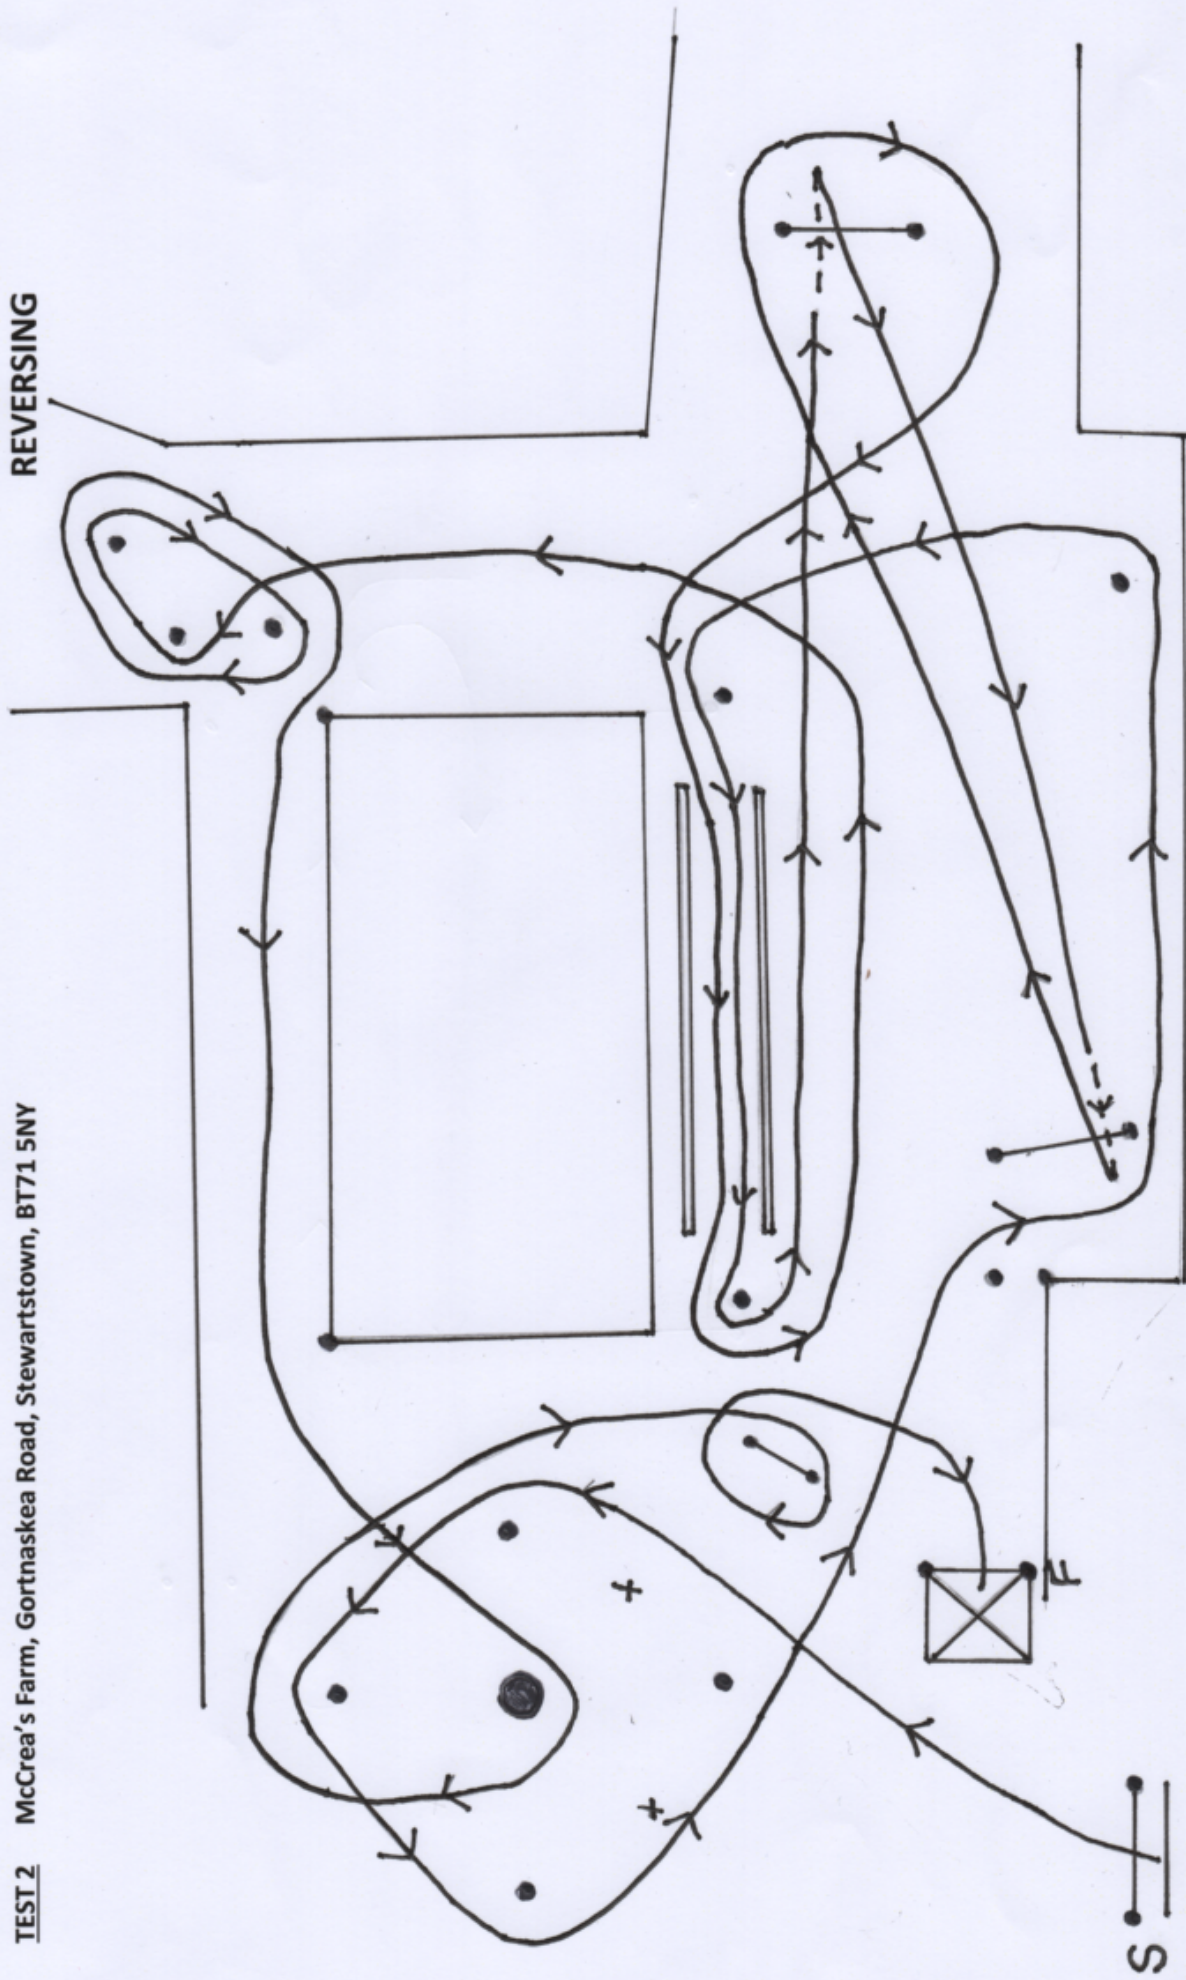

# LEE LUCAS CLASSIC TRIAL      SATURDAY 13<sup>th</sup> JUNE 2026

TEST 2    McCrea's Farm, Gortnaskea Road, Stewartstown, BT71 5NY

REVERSING

## REVERSING

LEE LUCAS CLASSIC TRIAL

SATURDAY 13<sup>th</sup> JUNE 2026

Reid Engineering

TEST 4 Fulton's Farm, Duffless Road, Cookstown, BT80 8ST

REVERSING

LEE LUCAS CLASSIC TRIAL SATURDAY 13<sup>th</sup> JUNE 2026