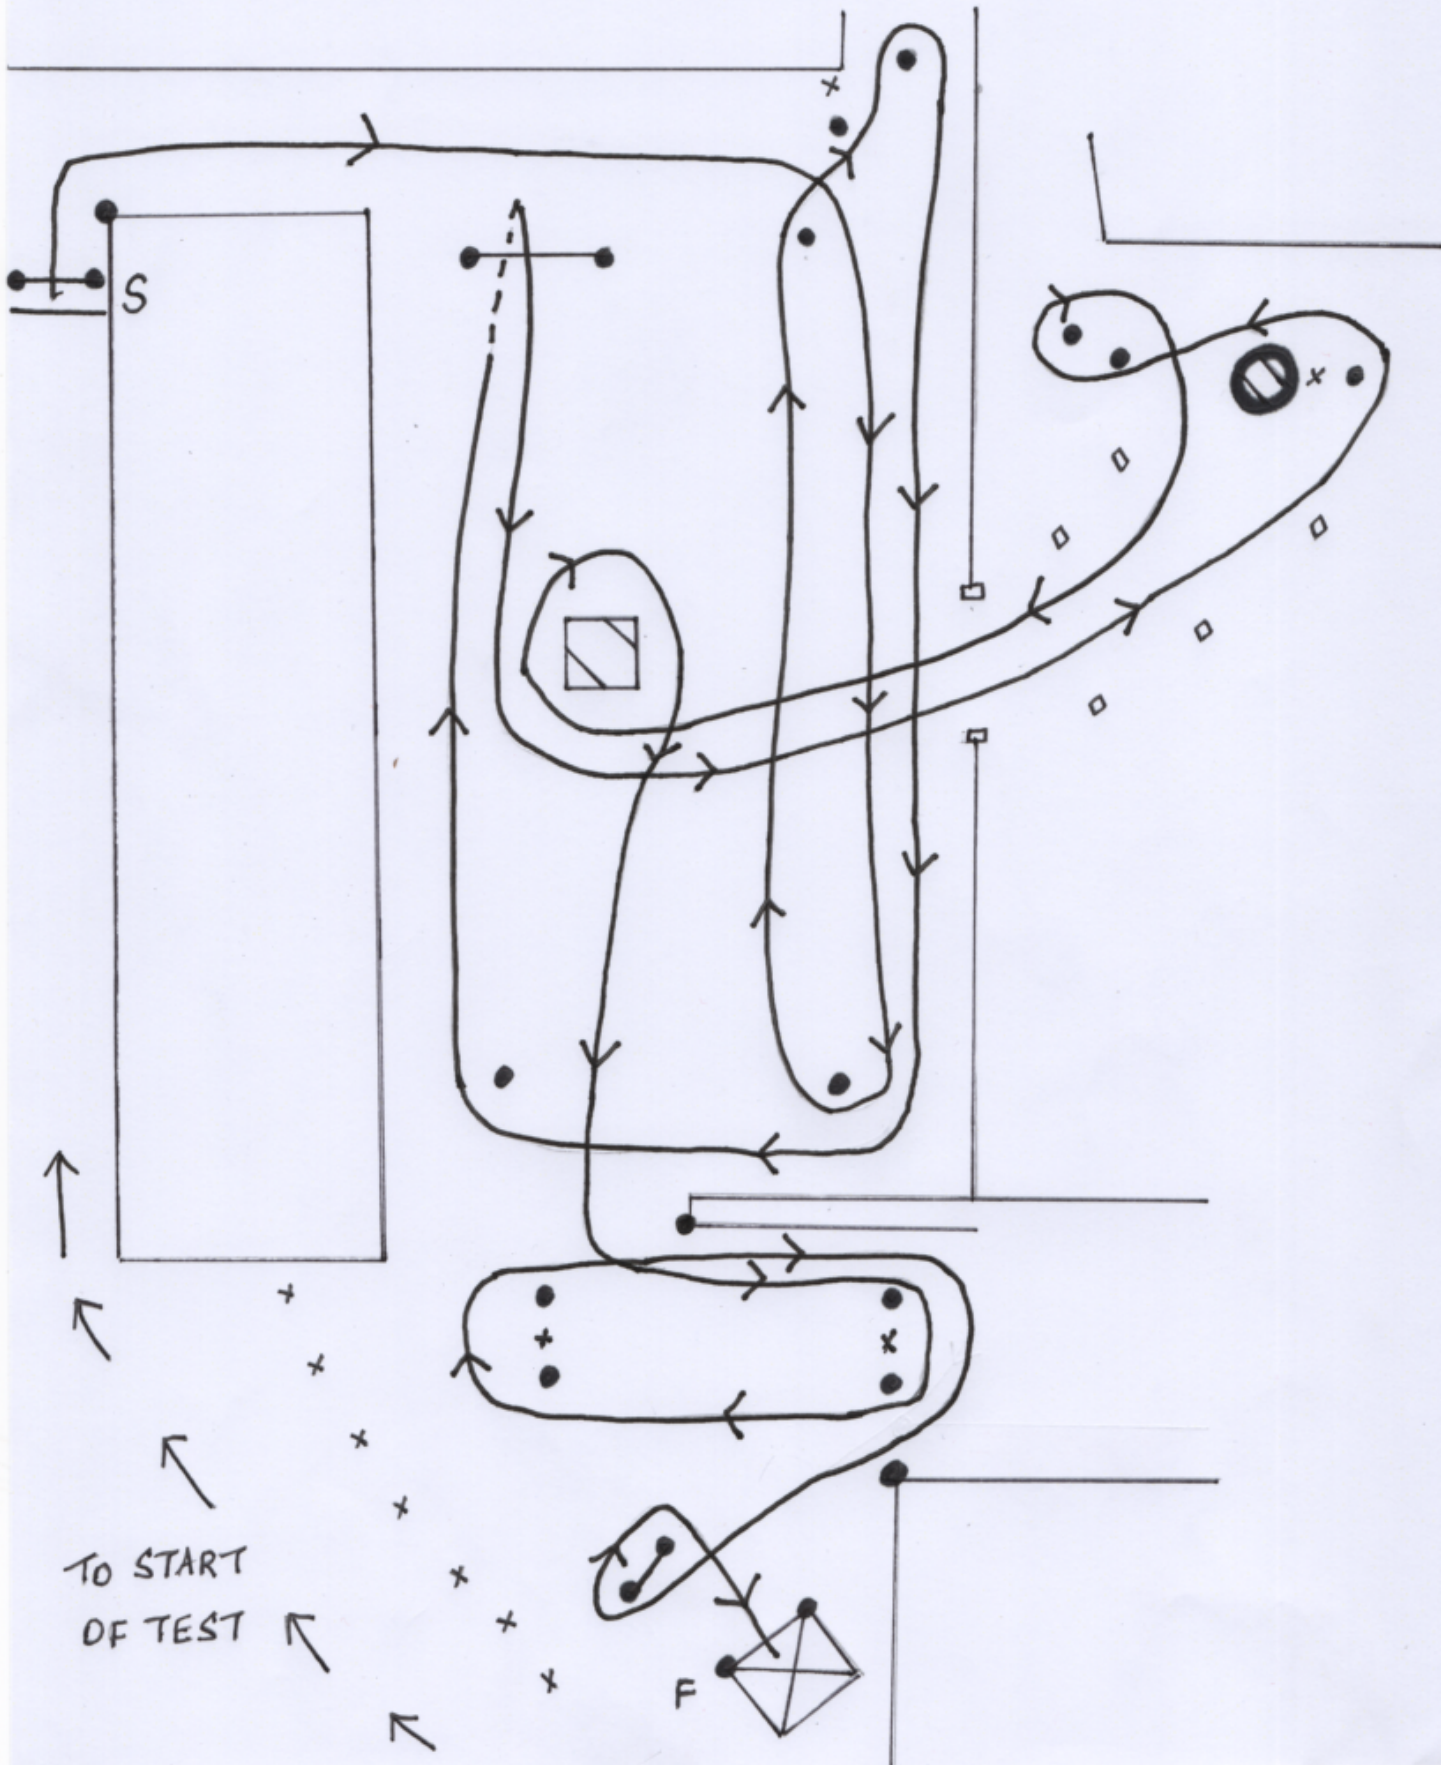

# LEE LUCAS CLASSIC TRIAL      SATURDAY 13<sup>th</sup> JUNE 2026

TEST 2    McCrea's Farm, Gortnaskea Road, Stewartstown, BT71 5NY

REVERSING

## REVERSING

LEE LUCAS CLASSIC TRIAL

SATURDAY 13<sup>th</sup> JUNE 2026

Reid Engineering

TEST 4 Fulton's Farm, Duffless Road, Cookstown, BT80 8ST

REVERSING

LEE LUCAS CLASSIC TRIAL SATURDAY 13<sup>th</sup> JUNE 2026